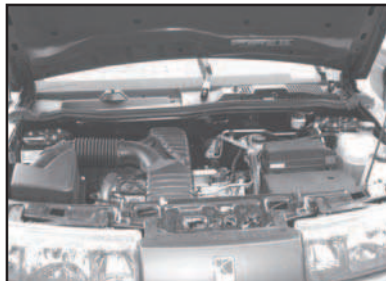

Difficulty Rating
Note de difficulté
Calificación de dificultad

Installation Bulletin Bulletin d'installation Boletín de Instalación

Application: Application: Aplicación:

Chevrolet Equinox | Pontiac Torrent | Saturn Vue | Suzuki XL-7

Location of cabin filter:

In front of the windshield under the cowl vent screen on the passenger side of the vehicle.

Tools:

Flat head screwdriver

To remove existing filter:

1. Turn off ignition switch when the windshield wipers are in the up position. (Fig. 1)
2. Raise hood.(Fig. 2)
3. Remove the 4 push pins from the cowl cover. (Fig. 3)
4. Lift cowl cover off and set aside. (Fig. 4,5)
5. Remove dirty cabin air filter and replace with new one. (Fig. 6,7)
6. Reverse steps 1-4 to complete installation.

1

2

3

4

5

6

7